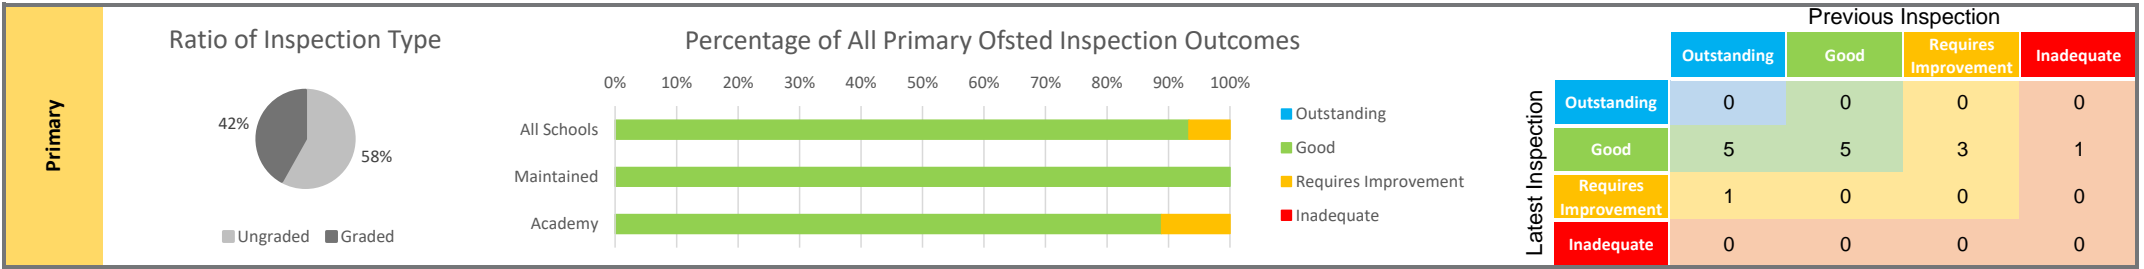

Inspection Data for Academic Year 2023 to 2024