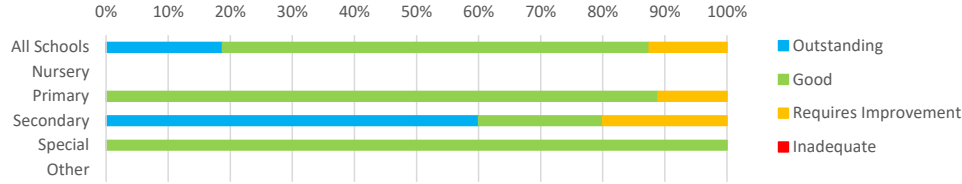

Analysis Summary

Academic Year 2023 to 2024

Inspection Data for Academic Year 2023 to 2024

Ratio of Inspection Type

Percentage of All Academy School Ofsted Inspection Outcomes

Inspection Outcome Retention

		Previous Inspection			
		Outstanding	Good	Requires Improvement	Inadequate
Latest Inspection	Outstanding	3	0	0	0
	Good	5	1	3	2
	Requires Improvement	1	1	0	0
	Inadequate	0	0	0	0