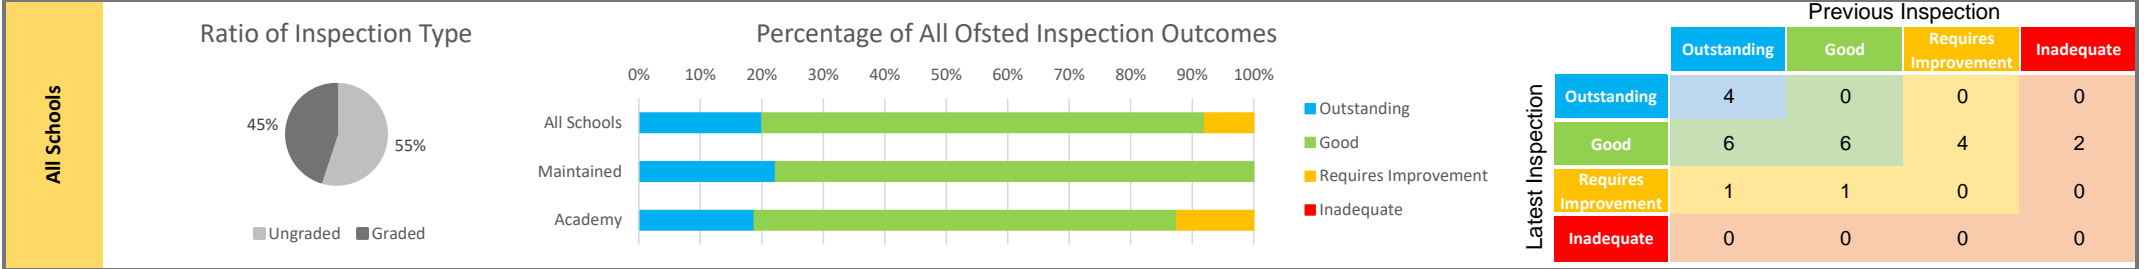

Inspection Data for Academic Year 2023 to 2024