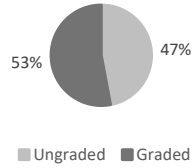

Analysis Summary

Academic Year 2023 to 2024

Inspection Data for Academic Year 2023 to 2024

Ratio of Inspection Type