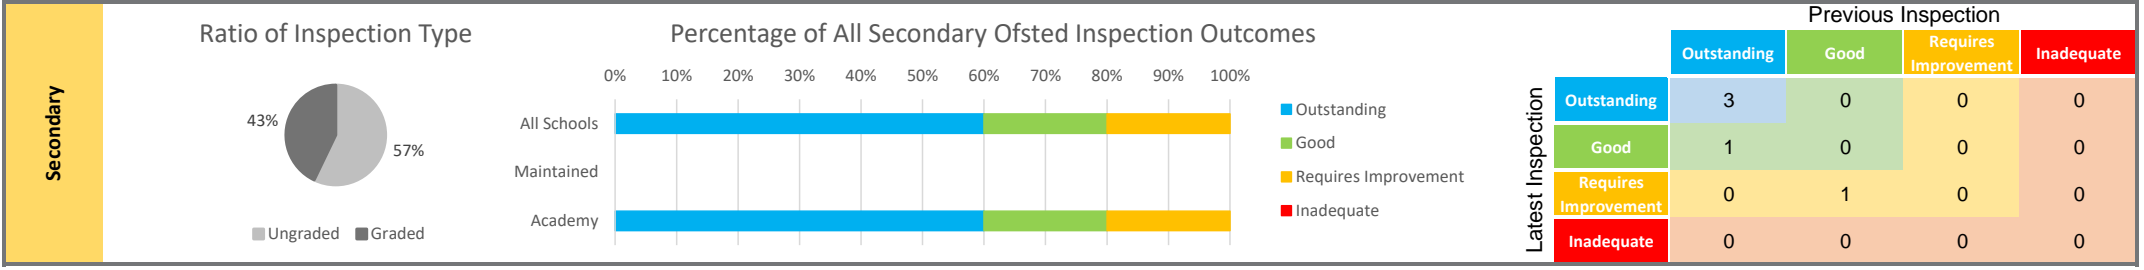

Inspection Data for Academic Year 2023 to 2024