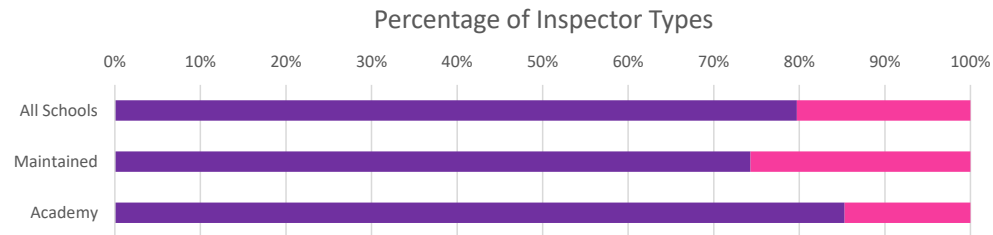

Inspections		Ungraded		Graded											
	Total	%	Total	%	Total	%	Outstanding	Good	Requires Improvement	Inadequate	Pending Result					
All Schools	69		38	55.1%	31	44.9%	5	7.2%	18	26.1%	2	2.9%	0	0.0%	6	8.7%
Nursery	0	0.0%	0	0%	0	0%	0	0%	0	0%	0	0%	0	0%	0	0%
Primary	43	62.3%	25	66%	18	58%	0	0%	14	78%	1	50%	0		3	50%
Secondary	14	20.3%	8	21%	6	19%	3	60%	1	6%	1	50%	0		1	17%
Special	8	11.6%	4	11%	4	13%	1	20%	2	11%	0	0%	0		1	17%
Other	4	5.8%	1	3%	3	10%	1	20%	1	6%	0	0%	0		1	17%
Special & Other	12	17.4%	5	13%	7	23%	2	40%	3	17%	0	0%	0		2	33%
Maintained	35	50.7%	22	62.9%	13	37.1%	2	5.7%	7	20.0%	0	0.0%	0	0.0%	4	11.4%
Nursery	0	0.0%	0	0.0%	0	0.0%	0	0.0%	0	0.0%	0	0%	0	0%	0	0.0%
Primary	23	65.7%	15	68.2%	8	61.5%	0	0.0%	6	85.7%	0		0		2	50.0%
Secondary	3	8.6%	2	9.1%	1	7.7%	0	0.0%	0	0.0%	0		0		1	25.0%
Special	5	14.3%	4	18.2%	1	7.7%	1	50.0%	0	0.0%	0		0		0	0.0%
Other	4	11.4%	1	4.5%	3	23.1%	1	50.0%	1	14.3%	0		0		1	25.0%
Special & Other	9	25.7%	5	22.7%	4	30.8%	2	100.0%	1	14.3%	0		0		1	25.0%
Academy	34	49.3%	16	47.1%	18	52.9%	3	8.8%	11	32.4%	2	5.9%	0	0.0%	2	5.9%
Nursery	0	0.0%	0	0.0%	0	0.0%	0	0.0%	0	0.0%	0	0%	0	0%	0	0.0%
Primary	20	57.1%	10	62.5%	10	55.6%	0	0.0%	8	72.7%	1	50.0%	0		1	50.0%
Secondary	11	31.4%	6	37.5%	5	27.8%	3	100.0%	1	9.1%	1	50.0%	0		0	0.0%
Special	3	8.6%	0	0.0%	3	16.7%	0	0.0%	2	18.2%	0	0.0%	0		1	50.0%
Other	0	0.0%	0	0.0%	0	0.0%	0	0.0%	0	0.0%	0	0.0%	0		0	0.0%
Special & Other	3	8.6%	0	0.0%	3	16.7%	0	0.0%	2	18.2%	0	0.0%	0		1	50.0%
			Total	HMI	OI	Sep-23	Oct-23	Nov-23	Dec-23	Jan-24	Feb-24	Mar-24	Apr-24	May-24	Jun-24	Jul-24
All Schools	Graded		31	27	4	6	5	9	1	2	3	5	0	0	0	0
	Ungraded		38	28	10	1	3	7	5	3	7	12	0	0	0	0
	Total		69	55	14	7	8	16	6	5	10	17	0	0	0	0
Maintained	Graded		13	11	2	3	0	5	0	0	2	3	0	0	0	0
	Ungraded		22	15	7	1	3	5	4	2	2	5	0	0	0	0
	Total		35	26	9	4	3	10	4	2	4	8	0	0	0	0
Academy	Graded		18	16	2	3	5	4	1	2	1	2	0	0	0	0
	Ungraded		16	13	3	0	0	2	1	1	5	7	0	0	0	0
	Total		34	29	5	3	5	6	2	3	6	9	0	0	0	0