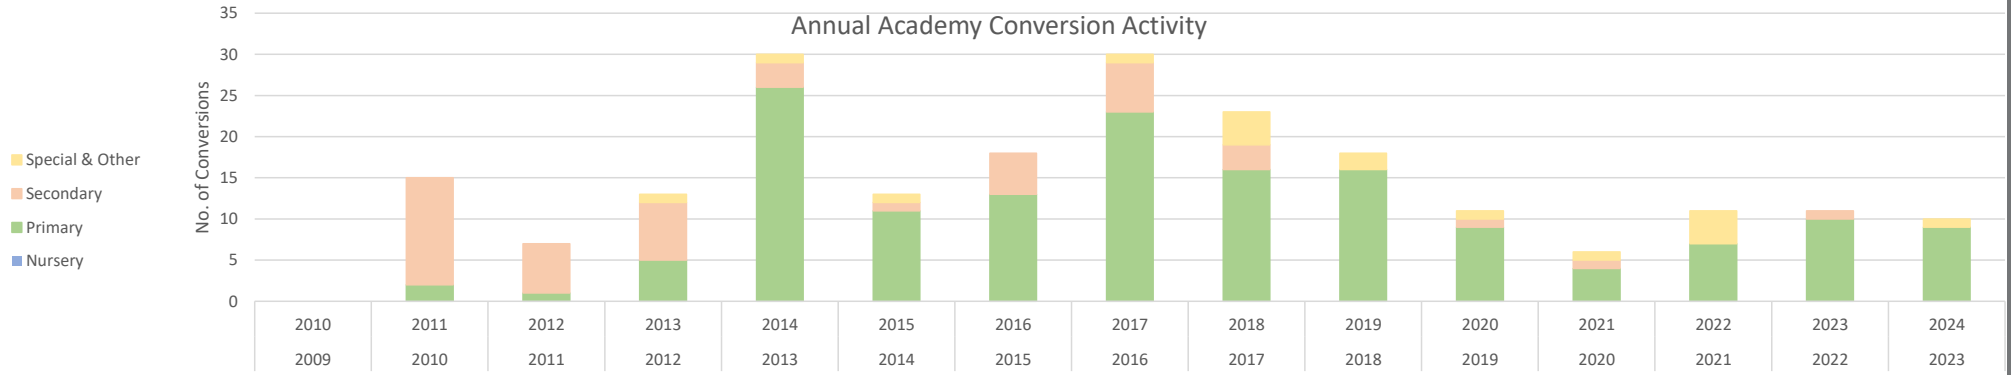

Annual Academy Conversion Activity