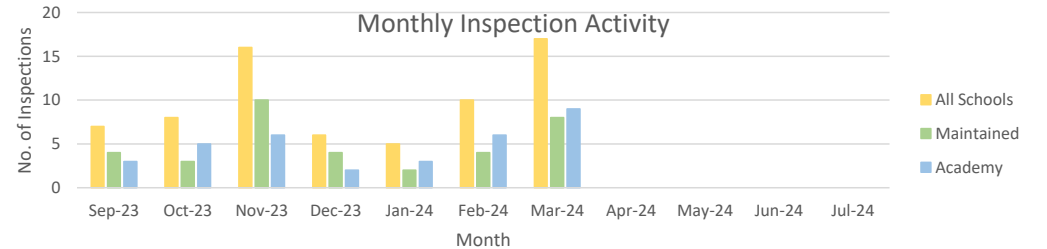

Inspections		Ungraded		Graded											
	Total	%	Total	%	Total	%	Outstanding	Good	Requires Improvement	Inadequate	Pending Result					
All Schools	69		38	55.1%	31	44.9%	5	7.2%	18	26.1%	2	2.9%	0	0.0%	6	8.7%
Nursery	0	0.0%	0	0%	0	0%	0	0%	0	0%	0	0%	0	0%	0	0%
Primary	43	62.3%	25	66%	18	58%	0	0%	14	78%	1	50%	0		3	50%
Secondary	14	20.3%	8	21%	6	19%	3	60%	1	6%	1	50%	0		1	17%
Special	8	11.6%	4	11%	4	13%	1	20%	2	11%	0	0%	0		1	17%
Other	4	5.8%	1	3%	3	10%	1	20%	1	6%	0	0%	0		1	17%
Special & Other	12	17.4%	5	13%	7	23%	2	40%	3	17%	0	0%	0		2	33%
Maintained	35	50.7%	22	62.9%	13	37.1%	2	5.7%	7	20.0%	0	0.0%	0	0.0%	4	11.4%
Nursery	0	0.0%	0	0.0%	0	0.0%	0	0.0%	0	0.0%	0	0%	0	0%	0	0.0%
Primary	23	65.7%	15	68.2%	8	61.5%	0	0.0%	6	85.7%	0		0		2	50.0%
Secondary	3	8.6%	2	9.1%	1	7.7%	0	0.0%	0	0.0%	0		0		1	25.0%
Special	5	14.3%	4	18.2%	1	7.7%	1	50.0%	0	0.0%	0		0		0	0.0%
Other	4	11.4%	1	4.5%	3	23.1%	1	50.0%	1	14.3%	0		0		1	25.0%
Special & Other	9	25.7%	5	22.7%	4	30.8%	2	100.0%	1	14.3%	0		0		1	25.0%
Academy	34	49.3%	16	47.1%	18	52.9%	3	8.8%	11	32.4%	2	5.9%	0	0.0%	2	5.9%
Nursery	0	0.0%	0	0.0%	0	0.0%	0	0.0%	0	0.0%	0	0%	0	0%	0	0.0%
Primary	20	57.1%	10	62.5%	10	55.6%	0	0.0%	8	72.7%	1	50.0%	0		1	50.0%
Secondary	11	31.4%	6	37.5%	5	27.8%	3	100.0%	1	9.1%	1	50.0%	0		0	0.0%
Special	3	8.6%	0	0.0%	3	16.7%	0	0.0%	2	18.2%	0	0.0%	0		1	50.0%
Other	0	0.0%	0	0.0%	0	0.0%	0	0.0%	0	0.0%	0	0.0%	0		0	0.0%
Special & Other	3	8.6%	0	0.0%	3	16.7%	0	0.0%	2	18.2%	0	0.0%	0		1	50.0%
			Total	HMI	OI	Sep-23	Oct-23	Nov-23	Dec-23	Jan-24	Feb-24	Mar-24	Apr-24	May-24	Jun-24	Jul-24
All Schools	Graded		31	27	4	6	5	9	1	2	3	5	0	0	0	0
	Ungraded		38	28	10	1	3	7	5	3	7	12	0	0	0	0
	Total		69	55	14	7	8	16	6	5	10	17	0	0	0	0
Maintained	Graded		13	11	2	3	0	5	0	0	2	3	0	0	0	0
	Ungraded		22	15	7	1	3	5	4	2	2	5	0	0	0	0
	Total		35	26	9	4	3	10	4	2	4	8	0	0	0	0
Academy	Graded		18	16	2	3	5	4	1	2	1	2	0	0	0	0
	Ungraded		16	13	3	0	0	2	1	1	5	7	0	0	0	0
	Total		34	29	5	3	5	6	2	3	6	9	0	0	0	0