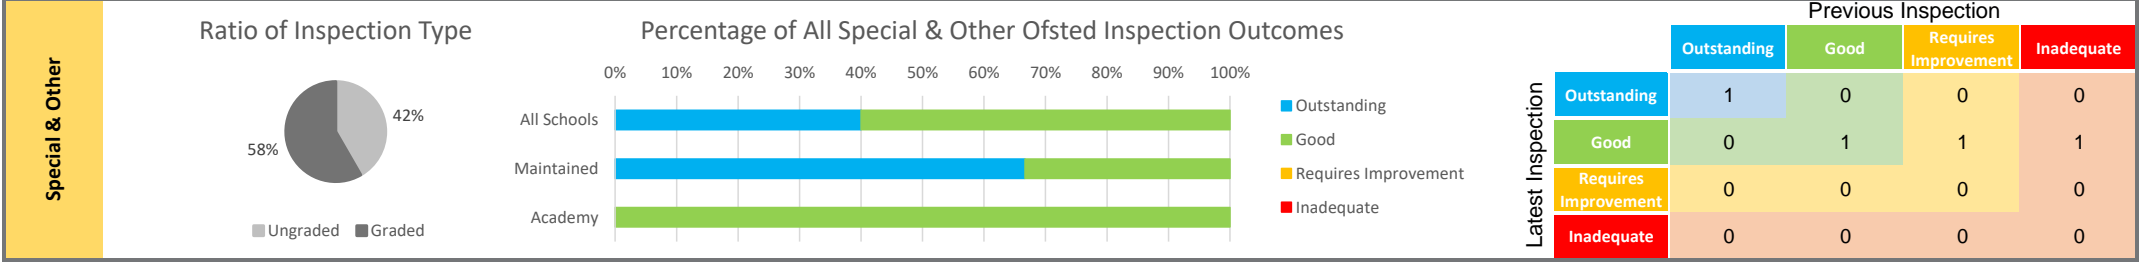

Inspection Data for Academic Year 2023 to 2024